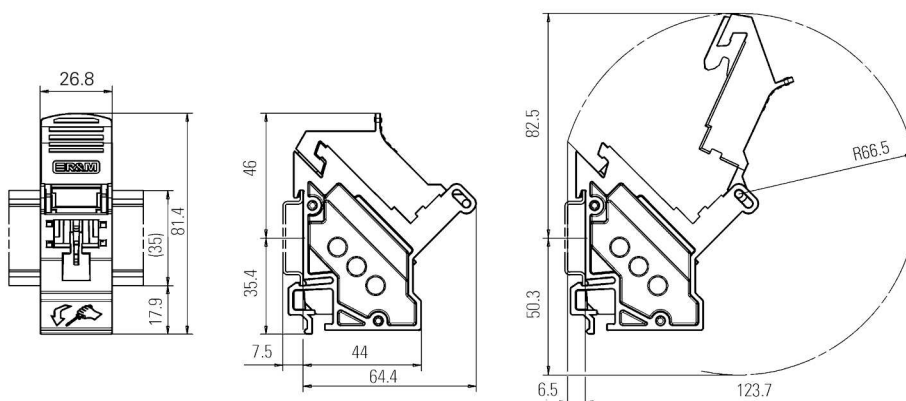

- 35mm Standard-DIN Rail DIN EN 50022
- Installation-appliance-standard DIN 43880
- Integral screen

Mechanical Data	Value	Standard
Degree of protection	IP20	IEC 60529
Connector interface	RJ45 / SC-RJ	IEC 60603-7 RJ45 IEC 61754-24 SC-RJ
Load ability	≥ 100N	IEC 61753-11-1
Extraction force	≥ 40N	IEC 61753-11-1
Ambient temperature (operation)	-10 °C ... 60 °C	IEC 60068-2
Colour	Grey RAL 7035	

**Technical Data**

Contact material	Brass (CuSn6) tin-plated	
Housing material	PC-GF10	Material is UL-listed

**Electrical Data**

Contact resistance	≤ 5 mΩ
Input-output resistance	≤ 20 mΩ

Ordering information